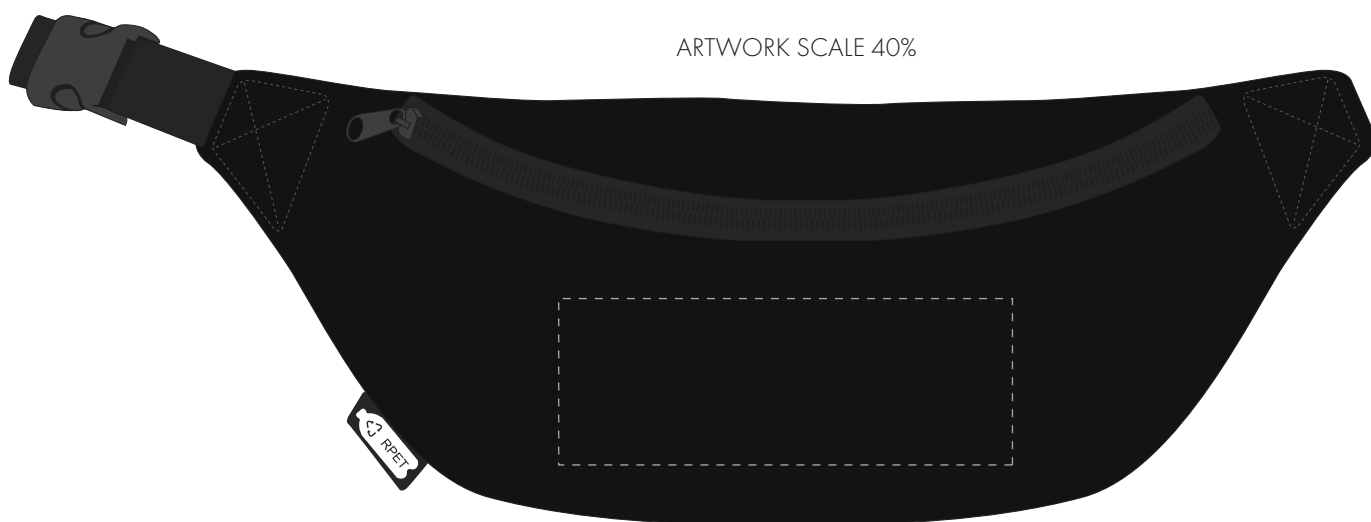

Your Ref:	Quantity:	Product Code: QB0025
Our Ref:	Version: 1	Product Colour: BLACK

**PRINTING CONCERNS:****PRODUCT INFO:**

We stock this item in the following colours

**PANTONE REFERENCE(S)**
 Full colour transfer

ARTWORK SCALE 40%

Product Image for visualisation  
- colours may vary

The dashed line is to demonstrate print area and will not appear on your printed item

**PLEASE NOTE:**

- All colours including print and product are for visual purposes only and should not be regarded as the actual colour of the product and print.
- Some products may vary from batch to batch and may differ from previous orders.
- The colour and texture of a product can also have an effect on the final print colour.
- By approving this order we accept that you understand these terms.